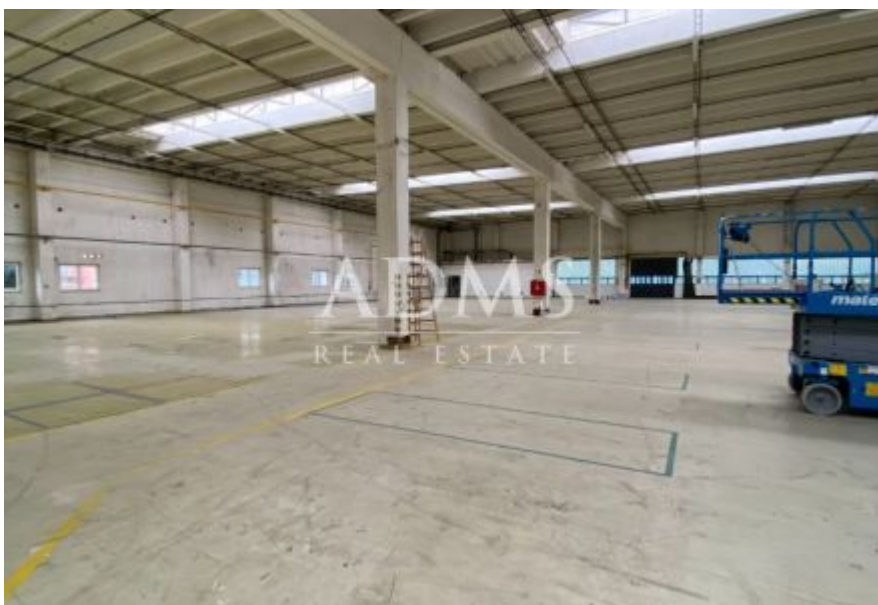

Rent: Production / warehouse for rent (B)

ID 11578913

Region:	Žilinský kraj
District:	Žilina
Town:	Žilina
Category:	Commercial objects
Property type:	Manufacturing
Floor area:	2361 m ²
Built-up area:	0 m ²
Plot area:	0 m ²
Price:	0,00 €/month

Production/storage hall for rent in Žilina, in the industrial part of the city. The building consists of production and storage areas and a social and administrative part

Production and storage areas:

- **floor area of the hall - 2 011 sqm**

- **built-up area 2 429 sqm**

- hall external dimensions 66.5 x 36.5 m

- modular 3+8 fields 6.0 x 6.0 m

- 8 construction fields

- clear height 7.4 m + reduced part of 3 fields, height 4.45 m

- load-bearing reinforced concrete structure of the skeleton, beams columns and prestressed roof beams

DIMENSIONS

Indoor spaces 2 361 sqm

Warehouse (1,706+141+102+62) ..2 011 sqm

Administration (144+40)184 sqm

Social spaces94 sqm

Technical premises 72 sqm

- parking according to the agreement with the owner

- possibility to use reinforced and handling surfaces