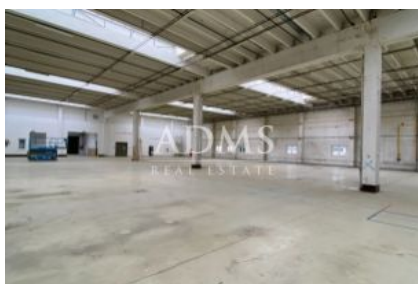

- possibility to use reinforced and handling surfaces

- available 11/2024

Heated:	none	Condition:	reconstructed
Construction:	zateplená	:	unknown
Access road:	asphalt	Watter supply:	on the plot
230V:	yes	400V:	none
Umiestnenie Plynu:	on the plot	Umiestnenie kanalizácie:	on the plot
sewage treatment plant:	none	septic:	none
Grease separator:	none	Ramp:	yes
Hydraulic ramp:	none	Crane:	none
Cargo Lift:	none	Phone:	yes
Internet:	yes	CCTV:	none
Alarm:	none	Security service:	yes