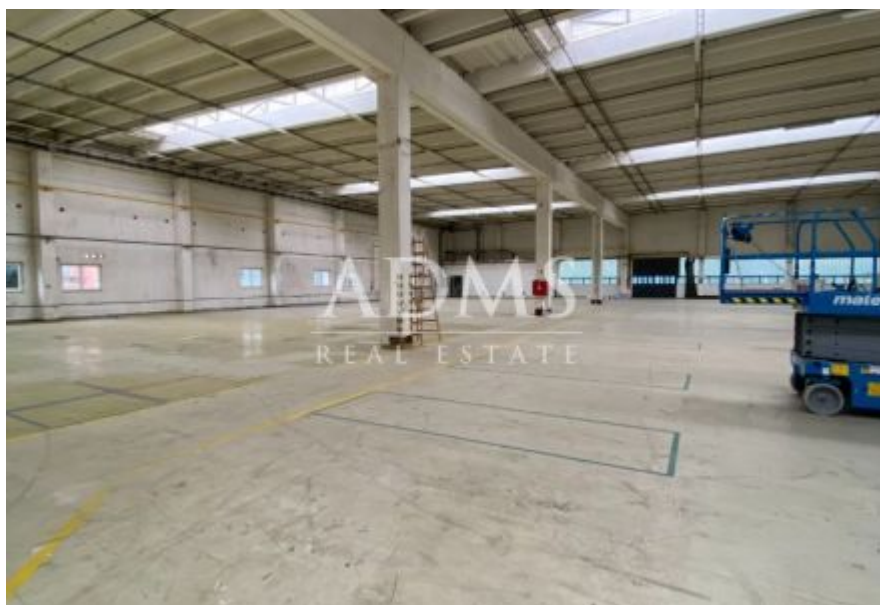

Rent: Production / warehouse for rent (B)

ID 11578913

Region:	Žilinský kraj
District:	Žilina
Town:	Žilina
Category:	Commercial objects
Property type:	Manufacturing
Floor area:	2361 m ²
Built-up area:	0 m ²
Plot area:	0 m ²
Price:	0,00 €/month

Production/storage hall for rent in Žilina, in the industrial part of the city. The building consists of production and storage areas and a social and administrative part

Production and storage areas:

- **floor area of the hall - 2 011 sqm**

- **built-up area 2 429 sqm**

- hall external dimensions 66.5 x 36.5 m

- modular 3+8 fields 6.0 x 6.0 m

- 8 construction fields

- clear height 7.4 m + reduced part of 3 fields, height 4.45 m

- load-bearing reinforced concrete structure of the skeleton, beams columns and prestressed roof beams

DIMENSIONS

Indoor spaces 2 361 sqm

Warehouse (1,706+141+102+62) ..2 011 sqm

Administration (144+40)184 sqm

Social spaces94 sqm

Technical premises 72 sqm

- parking according to the agreement with the owner

- possibility to use reinforced and handling surfaces