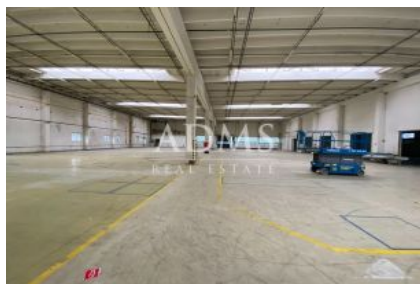

- possibility to use reinforced and handling surfaces

- available 11/2024

Heated:	none	Condition:	reconstructed
Construction:	zateplená	:	unknown
Access road:	asphalt	Watter supply:	on the plot
230V:	yes	400V:	none
Umiestnenie Plynu:	on the plot	Umiestnenie kanalizácie:	on the plot
sewage treatment plant:	none	septic:	none
Grease separator:	none	Ramp:	yes
Hydraulic ramp:	none	Crane:	none
Cargo Lift:	none	Phone:	yes
Internet:	yes	CCTV:	none
Alarm:	none	Security service:	yes