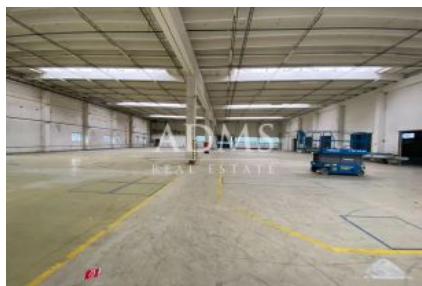

- possibility to use reinforced and handling surfaces

- available 11/2024

Heated:	none	Condition:	reconstructed
Construction:	zateplená	:	unknown
Access road:	asphalt	Watter supply:	on the plot
230V:	yes	400V:	none
Umiestnenie Plynu:	on the plot	Umiestnenie kanalizácie:	on the plot
sewage treatment plant:	none	septic:	none
Grease separator:	none	Ramp:	yes
Hydraulic ramp:	none	Crane:	none
Cargo Lift:	none	Phone:	yes
Internet:	yes	CCTV:	none
Alarm:	none	Security service:	yes