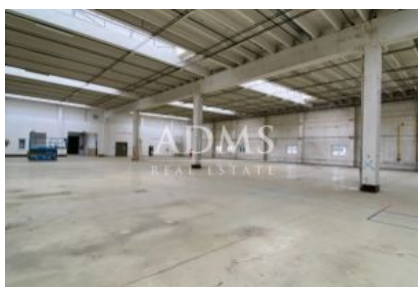

- possibility to use reinforced and handling surfaces

- available 11/2024

Heated:	none	Condition:	reconstructed
Construction:	zateplená	:	unknown
Access road:	asphalt	Watter supply:	on the plot
230V:	yes	400V:	none
Umiestnenie Plynu:	on the plot	Umiestnenie kanalizácie:	on the plot
sewage treatment plant:	none	septic:	none
Grease separator:	none	Ramp:	yes
Hydraulic ramp:	none	Crane:	none
Cargo Lift:	none	Phone:	yes
Internet:	yes	CCTV:	none
Alarm:	none	Security service:	yes