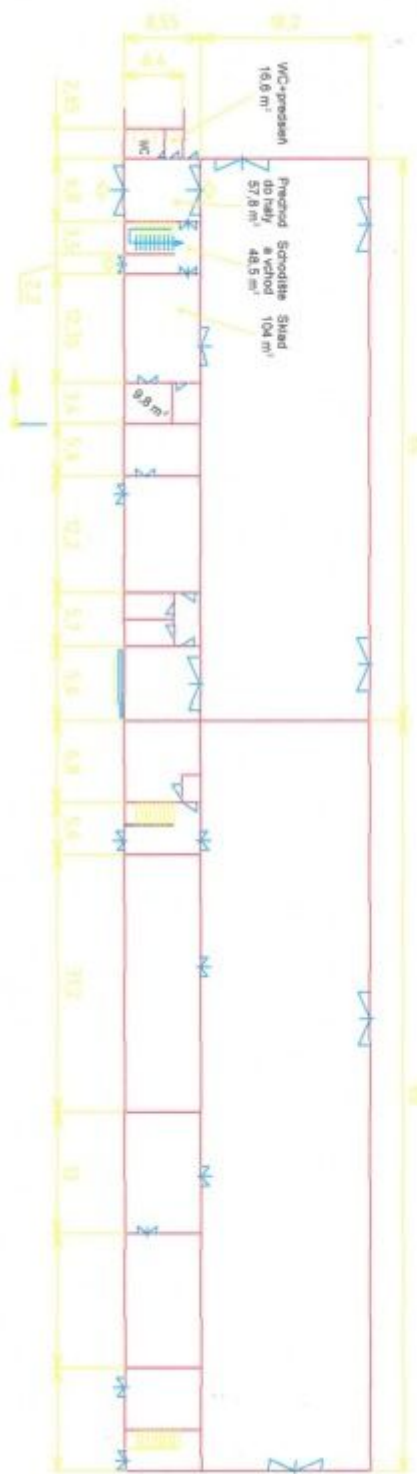

HALA 5a

PRIZEMIE