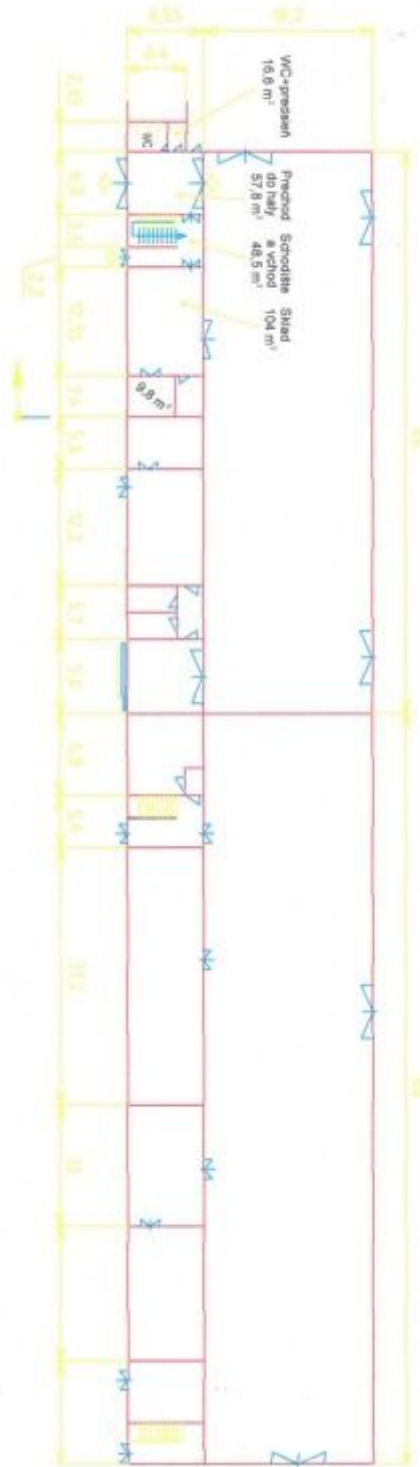

HALA 5a

PRIZEMIE