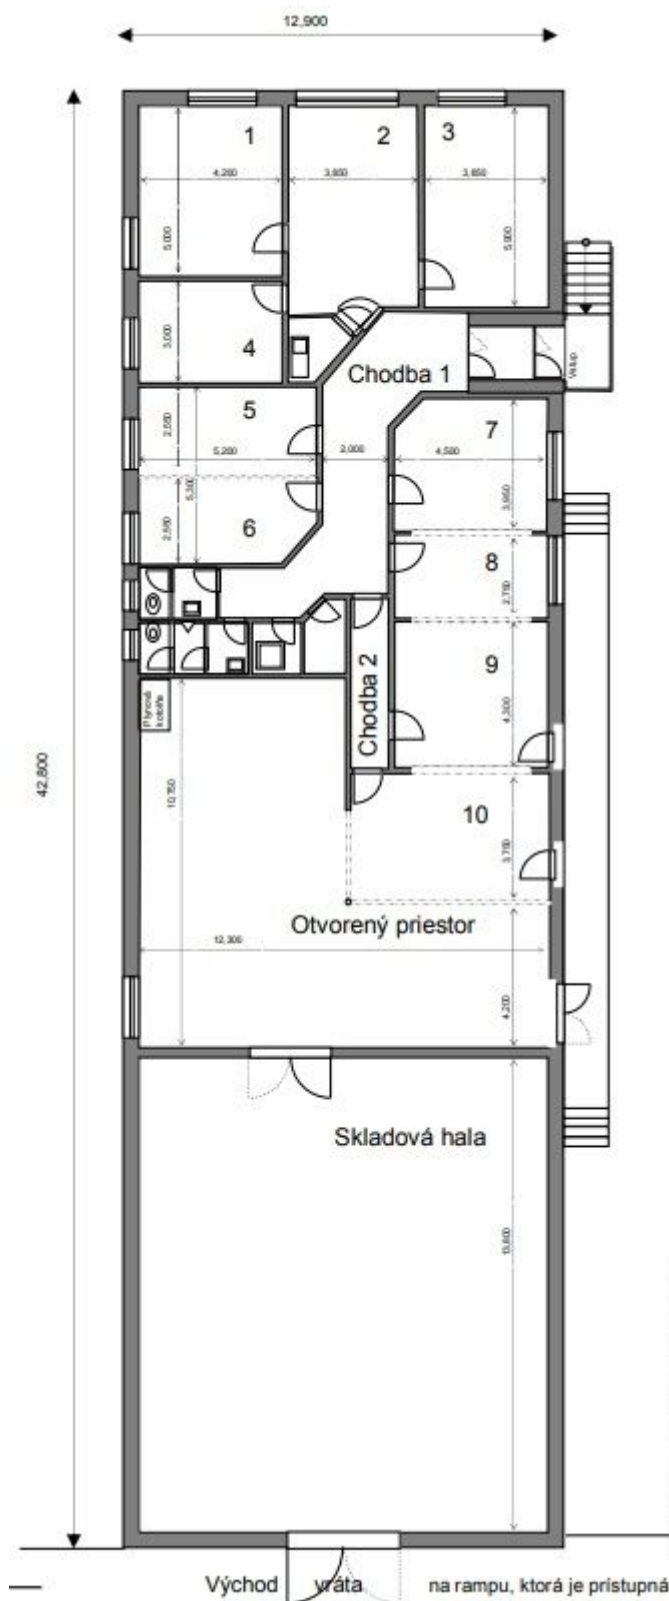

Rent: Production / Warehouse Žilina

ID 11578956

Region:	Žilinský kraj
District:	Žilina
Town:	Žilina
Category:	Commercial objects
Property type:	storage
Floor area:	488 m ²
Built-up area:	0 m ²
Plot area:	0 m ²
Price:	0,00 €/month

A production/storage hall for rent in Žilina, in the industrial part of the city. The building consists of production and storage areas and an administrative part.

Production and storage areas:

- total floor area 488 sqm
- warehouse 170 + 164 sqm
- loading ramps - from both sides of the building - 1.2 x 18 m with access monolithic stairs
- 14 fields, module 3x12 m span
- clear height between beams - 3.65 m, at the top of the arch 4.90 m
- industrial floor
- lighting and direct ventilation through windows
- 154 sqm of social and administrative premises
- parking according to the agreement with the owner
- possibility to use reinforced and handling surfaces

Grease separator:	none	Ramp:	yes
Hydraulic ramp:	none	Crane:	none
Cargo Lift:	none	Phone:	yes
Internet:	yes	CCTV:	none
Alarm:	none	Security service:	yes

Vnútroňá úžitková plocha **488 m²**

Kancelárie:

1	- 21 m ²
2	- 24 m ²
3	- 21 m ²
4	- 13 m ²
5	- 13 m ²
6	- 12 m ²
104 m²	

Zázemie a spoločné priestory:

Kuchynka	- 3 m ²
Vstup	- 4 m ²
Chodba 1	- 25 m ²
Chodba 2	- 6 m ²
WC Ž	- 3 m ²
WC M	- 5 m ²
Sprcha	- 2 m ²
Archív	- 2 m ²
50 m²	

Otvorený priestor:

7	- 17 m ²
8	- 12 m ²
9	- 20 m ²
10	- 115 m ²
164 m²	