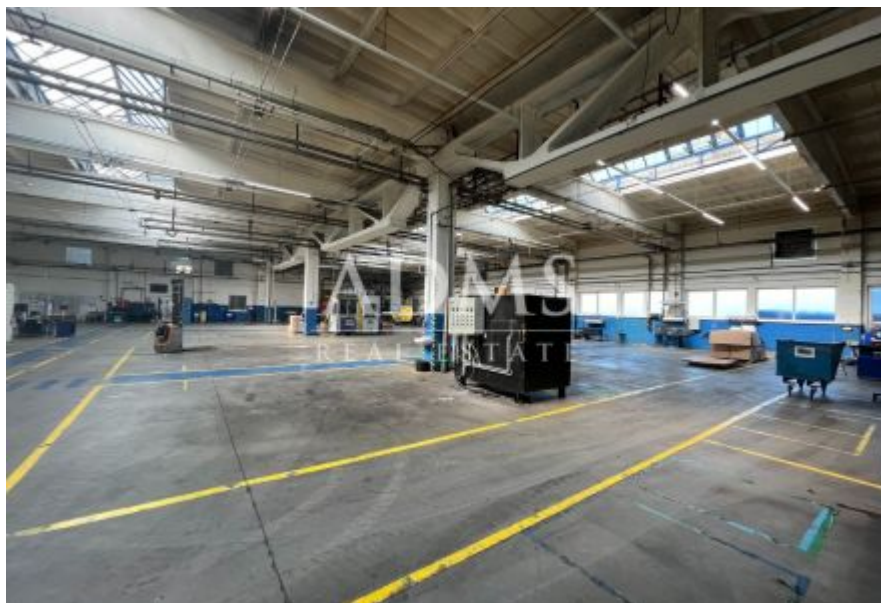

Rent: Warehouse for rent in Beluša

ID 11578979

Region:	Trenčiansky kraj
District:	Púchov
Town:	Beluša
Category:	Commercial objects
Property type:	Manufacturing
Floor area:	3652 m²
Built-up area:	0 m²
Plot area:	0 m²
Price:	3,30 €/m²/month

Production - warehouse premises in Beluša for rent

BASIC DATA:

LOCATION and ACCESS

- industrial zone with all IS (water supply, sewerage, electricity, gas, telephone network)
- Žilina 50 km
- access from public transport through the gatehouse
- strategically located park
- fenced industrial area

Production - warehouse premises - total floor area: **3 652 sqm**

- premises suitable for various purposes of production, logistics and storage
- 3 direct entrances to the hall through electric gates
- new roof with insulation
- replaced skylights - polycarbonate
- the floor is dust-free, smooth
- plastic windows
- clearance 5.7 m

USE

- logistics, storage, assembly, various production operations

Available from: 07/2024