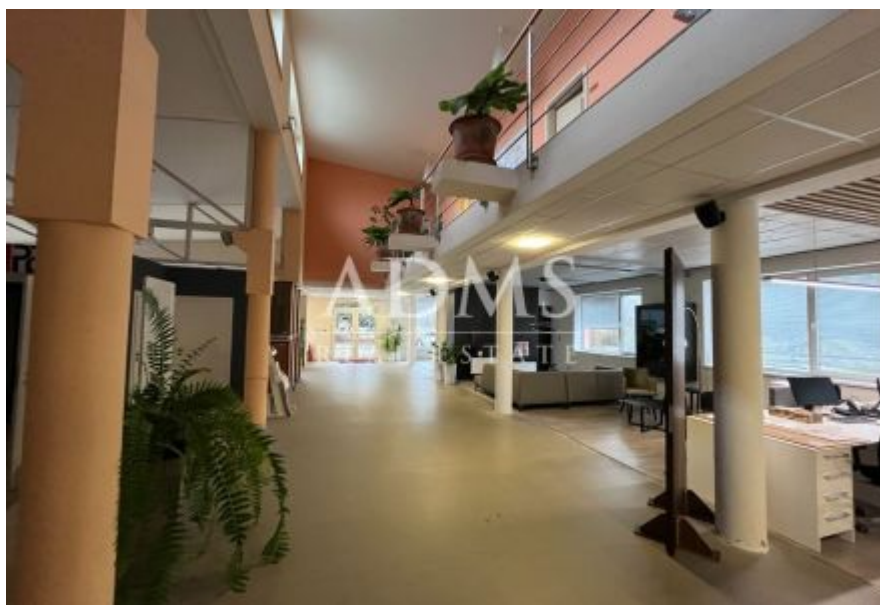

Rent: Bussiness premises for rent

ID 11578987

Region:	Žilinský kraj
District:	Žilina
Town:	Lietavská Lúčka
Category:	Komerčné a prevádzkové priestory
Property type:	commercial
Floor area:	528 m²
Built-up area:	0 m²
Price:	0,00 €/month

BASIC DATA

Operating premises or business premises for rent in Lietavská Lúčka

- commercial - operating premises - 416 sqm
- office space - 112 sqm (6 offices)
- total internal area: 528 sqm
- 13 parking spaces available (possibility of expansion) right next to the building

LOCATION

- access from the main road directly to the area - excellent accessibility
- commercial - industrial zone of the village

TECHNICAL INFORMATIONS:

- commercial - operating premises are located on the 1st floor - spacious open space
- office premises are on the 2nd floor
- heated spaces
- Large window panes
- smooth floor
- possibility to build another entrance to the building (direct entrance to the warehouse)
- visibility of the object from the road

USE:

The building is suitable for business operation, operation with administrative background, assembly operation

Lift:	unknown	Condition:	reconstructed