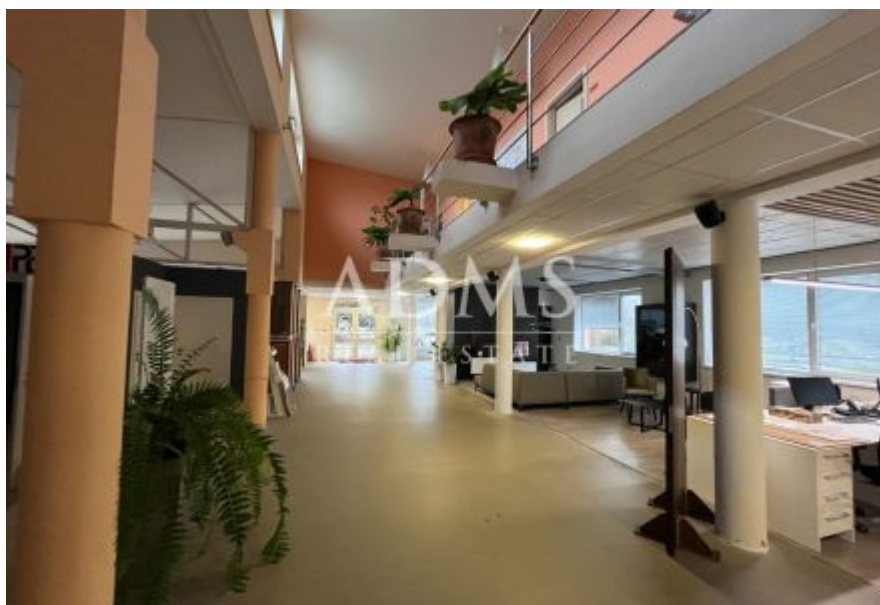

Rent: Bussiness premises for rent

ID 11578987

Region:	Žilinský kraj
District:	Žilina
Town:	Lietavská Lúčka
Category:	Komerčné a prevádzkové priestory
Property type:	commercial
Floor area:	528 m²
Built-up area:	0 m²
Price:	0,00 €/month

BASIC DATA

Operating premises or business premises for rent in Lietavská Lúčka

- commercial - operating premises - 416 sqm
- office space - 112 sqm (6 offices)
- total internal area: 528 sqm
- 13 parking spaces available (possibility of expansion) right next to the building

LOCATION

- access from the main road directly to the area - excellent accessibility
- commercial - industrial zone of the village

TECHNICAL INFORMATIONS:

- commercial - operating premises are located on the 1st floor - spacious open space
- office premises are on the 2nd floor
- heated spaces
- Large window panes
- smooth floor
- possibility to build another entrance to the building (direct entrance to the warehouse)
- visibility of the object from the road

USE:

The building is suitable for business operation, operation with administrative background, assembly operation

Lift: unknown

Condition: reconstructed