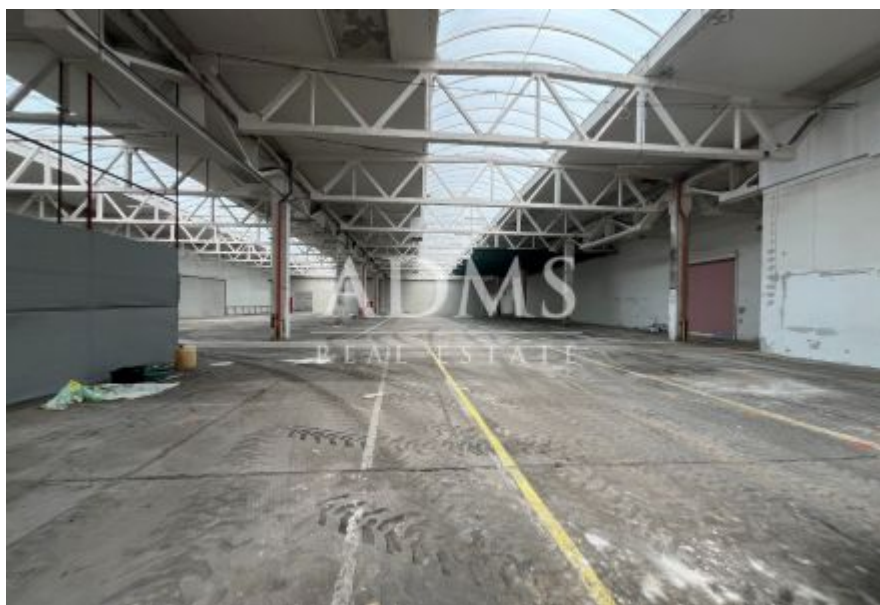

Rent: Production - warehouse premises

ID 11579008 I

Region:	Žilinský kraj
District:	Žilina
Town:	Žilina
Category:	Commercial objects
Property type:	Manufacturing
Floor area:	3490 m²
Built-up area:	0 m²
Plot area:	0 m²
Price:	0,00 €/m²/month

Production - warehouse premises in Žilina for rent

BASIC DATA:

LOCATION and ACCESS

- industrial part of the city with all utilities (water supply, sewerage, electricity, gas, telephone network)
- access from public transport
- strategically located area
- fenced industrial area

Production warehouse - total floor area : 3 490 sqm

- premises suitable for various purposes of production, logistics and storage
- 1 direct entrance to the hall through the gate, more entrances can be built if necessary
- concrete floor
- administrative insert directly in the hall
- clear height to the beam approx. 6 m
- 24-hour monitoring of the area
- 2 gatehouses
- **social-administrative part** - the possibility of renting an area up to 2 000 sqm as needed

USE:

- logistics, storage, assembly, various production operations

Terms and conditions:

- minimum lease term of 5 years