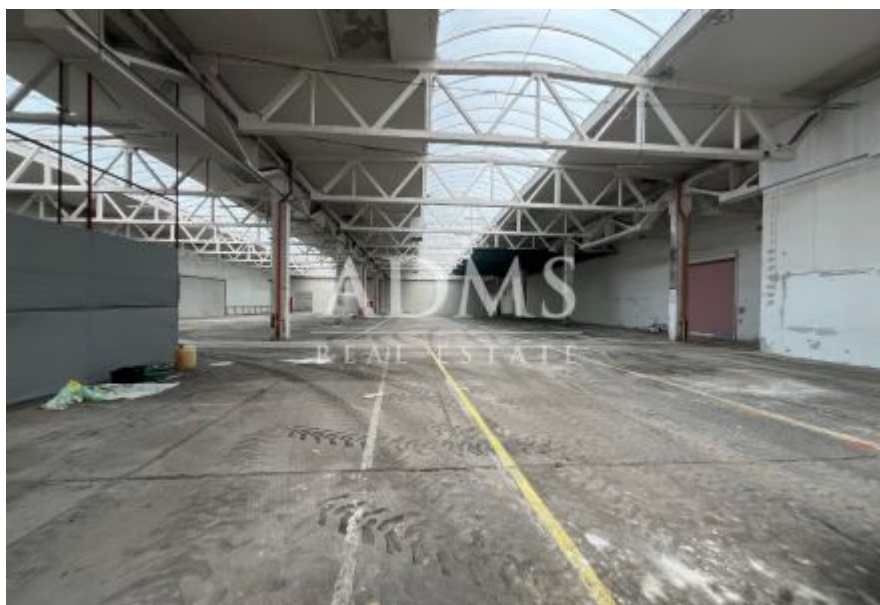

Rent: Production - warehouse premises

ID 11579008 I

Region:	Žilinský kraj
District:	Žilina
Town:	Žilina
Category:	Commercial objects
Property type:	Manufacturing
Floor area:	3490 m²
Built-up area:	0 m²
Plot area:	0 m²
Price:	5,00 €/m²/month

Production - warehouse premises in Žilina for rent

BASIC DATA:

LOCATION and ACCESS

- industrial part of the city with all utilities (water supply, sewerage, electricity, gas, telephone network)
- access from public transport
- strategically located area
- fenced industrial area

Production warehouse - total floor area : 3 490 sqm

- premises suitable for various purposes of production, logistics and storage
- 1 direct entrance to the hall through the gate, more entrances can be built if necessary
- concrete floor
- administrative insert directly in the hall
- clear height to the beam approx. 6 m
- 24-hour monitoring of the area
- 2 gatehouses
- **social-administrative part** - the possibility of renting an area up to 2 000 sqm as needed

USE:

- logistics, storage, assembly, various production operations

Terms and conditions:

- minimum lease term of 5 years