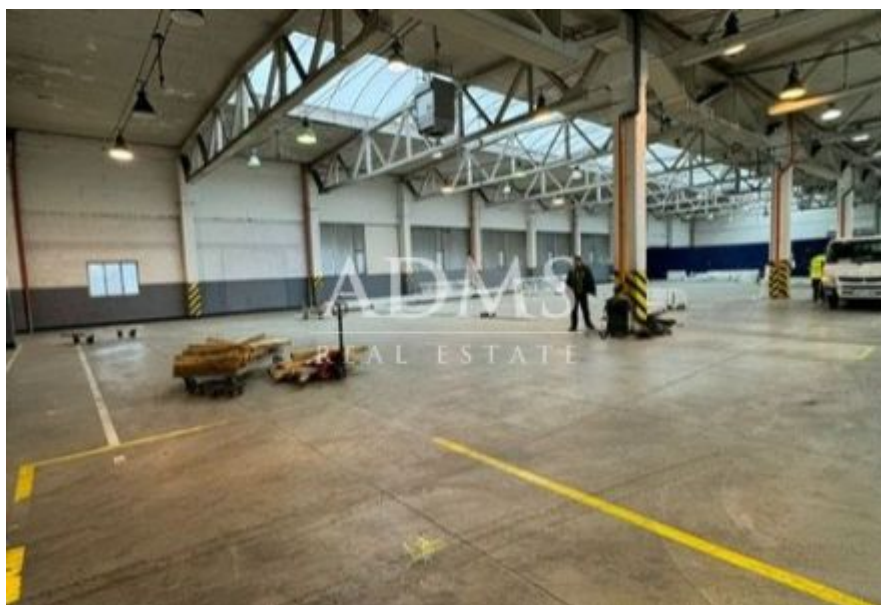

Rent: Production - warehouse premises

ID 11579008 II

Region:	Žilinský kraj
District:	Žilina
Town:	Žilina
Category:	Commercial objects
Property type:	Manufacturing
Floor area:	3837 m ²
Built-up area:	0 m ²
Plot area:	0 m ²
Price:	0,00 €/m ² /month

Production - warehouse premises in Žilina for rent

BASIC DATA:

LOCATION and ACCESS

- industrial part of the city with all utilities (water supply, sewerage, electricity, gas, telephone network)
- access from public transport
- strategically located area
- fenced industrial area

Production warehouse - total floor area : 3 490 sqm

- premises suitable for various purposes of production, logistics and storage
- 1 direct entrance to the hall through the gate, more entrances can be built if necessary
- concrete floor
- administrative insert directly in the hall
- clear height to the beam approx. 6 m
- 24-hour monitoring of the area
- 2 gatehouses
- **social-administrative part** - the possibility of renting an area up to 2 000 sqm as needed