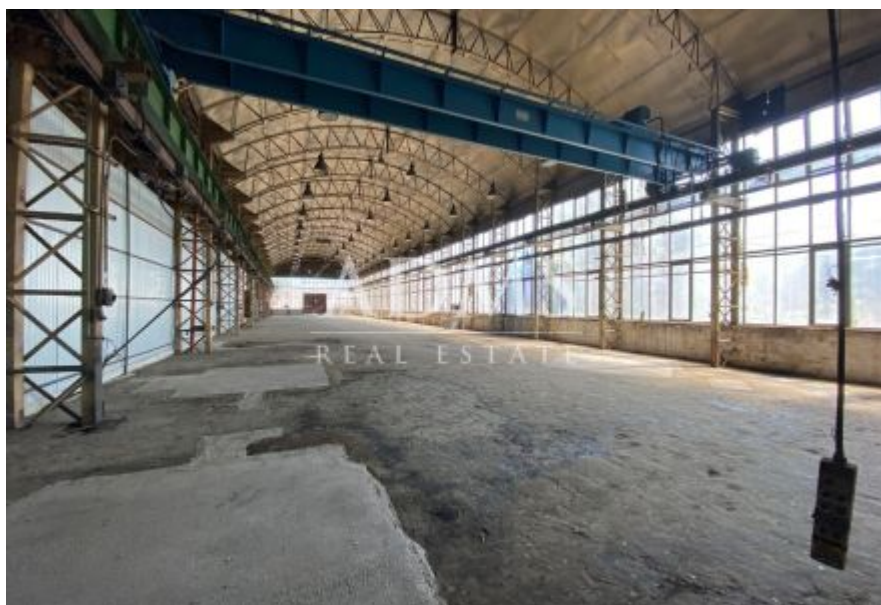

Rent: Production hall Beluša

ID 1501 II

Region:	Trenčiansky kraj
District:	Púchov
Town:	Beluša
Category:	Commercial objects
Property type:	Manufacturing
Floor area:	1100 m ²
Built-up area:	1100 m ²
Plot area:	0 m ²
Price:	0,00 €/month

Production hall in Belusa

- Built-up area of approximately 1,100 square meters

LOCATION

- Industrial complex
- 1.5 km to D1 highway
- 15 km Považská Bystrica

DESCRIPTION

- Ground clearance - 6.85 m
- 73 x 15 m (L x W)
- 220 / 380V
- Crane runways
- Separate entrance
- Metal unheated hall