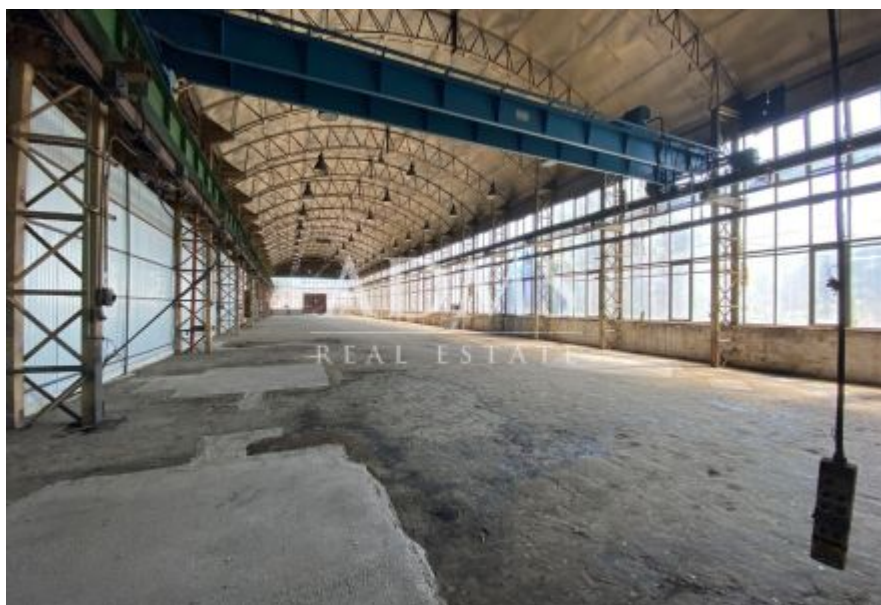

Rent: Production hall Beluša

ID 1501 II

Region:	Trenčiansky kraj
District:	Púchov
Town:	Beluša
Category:	Commercial objects
Property type:	Manufacturing
Floor area:	1100 m ²
Built-up area:	1100 m ²
Plot area:	0 m ²
Price:	0,00 €/month

Production hall in Beluša

- Built-up area of approximately 1,100 square meters

LOCATION

- Industrial complex
- 1.5 km to D1 highway
- 15 km Považská Bystrica

DESCRIPTION

- Ground clearance - 6.85 m
- 73 x 15 m (L x W)
- 220 / 380V
- Crane runways
- Separate entrance
- Metal unheated hall