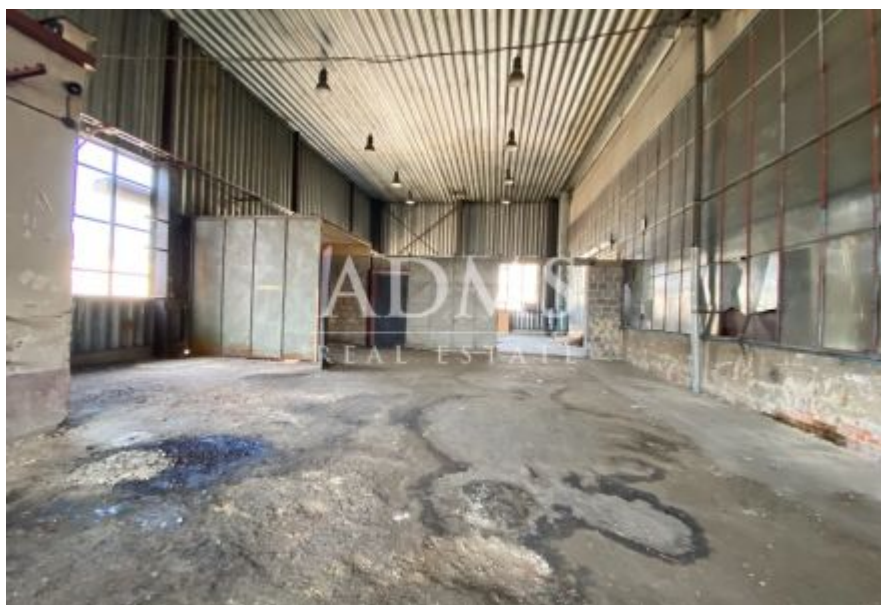

Rent: Administrative building Beluša

ID 1501 IV

Region:	Trenčiansky kraj
District:	Púchov
Town:	Beluša
Category:	Commercial objects
Property type:	office building
Floor area:	1030 m²
Built-up area:	0 m²
Plot area:	0 m²
Price:	4,50 €/m²/month

Beluša - administrative building (industrial part) near the warehouses and production halls
- Built-up area - 300 sqm

LOCATION

- Industrial complex
- 1.5 km to D1 highway
- 15 km Považská Bystrica

DESCRIPTION

- Brick construction

Energetic efficiency: G

Heated:	yes	Condition:	original state
Construction:	mixed	:	unknown
Access road:	asphalt	Water supply:	on the plot
230V:	yes	400V:	none
Umiestnenie Plynu:	unknown	Umiestnenie kanalizácie:	unknown
sewage treatment plant:	none	septic:	none
Grease separator:	none	Ramp:	none
Hydraulic ramp:	none	Crane:	none